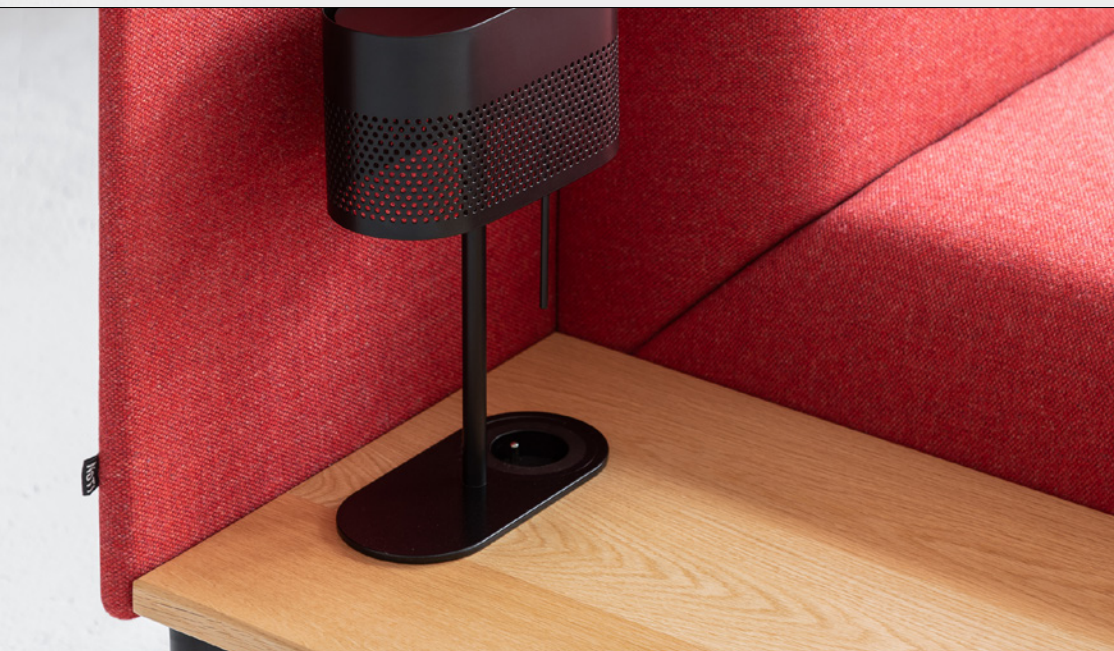

SONA

FURNITURE

Base Metal elements, powder-coated

Seat Polyurethane foam

Construction Metal elements, slab elements

Finish Fabric, leather; modules can be upholstered with one or two types of fabric – the seat and back rest are upholstered with one type of fabric, and the screens with the other (leather upholstery available only within low blend/cladding panels)

Accessories Solid oakwood table top, media port, lamp

TABLE

Construction Metal legs, powder-coated

Table top Solid oak wood

WIDTH x DEPTH x HEIGHT x SEAT HEIGHT
CM

SO/101/O/2
68 x 68 x 43

SO/101/N/3
68 x 68 x 74 x 43