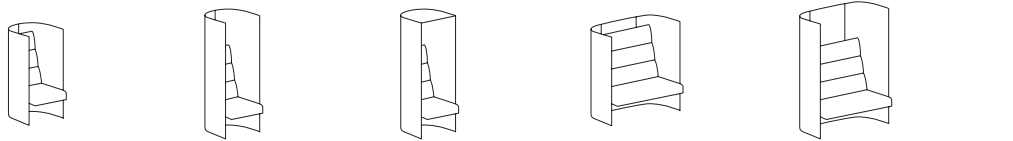

The system incorporates five basic panels, uniform with respect to dimensions and design, for easy configuration of various seating arrangements. The systemic design allows for unlimited possibilities of spatial and acoustic arrangement of the office area for individual and team work, comfortable meetings and concentration zones. The high acoustic quality of the SoundRoom system has been confirmed in tests conducted at the AGH University of Science and Technology (Faculty of Mechanical Engineering and Robotics, Department of Mechanics and Vibroacoustics) in Cracow, Poland.

Plywood, polyurethane foam

Construction

Polyester fibre embedded on the honeycombed base structure, metal elements, plywood

Finish

Fabric, leather

SOUNDRoom

WIDTH x DEPTH x HEIGHT x SEAT HEIGHT
CM

SR/SLS 67 x 78 x 136 x 46
 SR/SHS 67 x 78 x 191 x 46
 SR/SHSR 67 x 78 x 191 x 46
 SR/DLS 134 x 78 x 136 x 46
 SR/DHS 134 x 78 x 191 x 46

SR/DHSR 134 x 78 x 191 x 46
 SR/TLS 201 x 78 x 136 x 46
 SR/THS 201 x 78 x 191 x 46
 SR/THSR 201 x 78 x 191 x 46
 SR/WR/DLS 268 x 134 x 136 x 46

SR/WR/DHS 268 x 134 x 191 x 46
 SR/WR/DHSR 268 x 134 x 191 x 46
 SR/WR/TLS 268 x 201 x 136 x 46

SR/WR/THS 268 x 201 x 191 x 46
 SR/WR/THSR 268 x 201 x 191 x 46
 SR/SDR 134 x 101 x 136
 SR/LDR 201 x 101 x 136

SR/DRHAdjust 201 x 101 x 136
 SR/SR 201 x 134 x 191
 SR/SMR 268 x 201 x 230
 SR/LMR 268 x 268 x 230