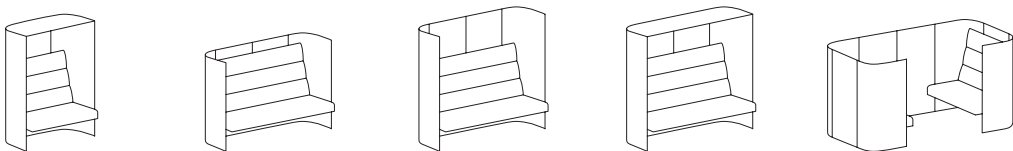

The system incorporates five basic panels, uniform with respect to dimensions and design, for easy configuration of various seating arrangements. The systemic design allows for unlimited possibilities of spatial and acoustic arrangement of the office area for individual and team work, comfortable meetings and concentration zones. The high acoustic quality of the SoundRoom system has been confirmed in tests conducted at the AGH University of Science and Technology (Faculty of Mechanical Engineering and Robotics, Department of Mechanics and Vibroacoustics) in Cracow, Poland.

Plywood, polyurethane foam

Construction

Polyester fibre embedded on the honeycombed base structure, metal elements, plywood

Finish

Fabric, leather

SOUNDRoom

WIDTH x DEPTH x HEIGHT x SEAT HEIGHT
CM

SR/SLS 67 x 78 x 136 x 46
 SR/SHS 67 x 78 x 191 x 46
 SR/SHSR 67 x 78 x 191 x 46
 SR/DLS 134 x 78 x 136 x 46
 SR/DHS 134 x 78 x 191 x 46

SR/DHSR 134 x 78 x 191 x 46
 SR/TLS 201 x 78 x 136 x 46
 SR/THS 201 x 78 x 191 x 46
 SR/THSR 201 x 78 x 191 x 46
 SR/WR/DLS 268 x 134 x 136 x 46

SR/WR/DHS 268 x 134 x 191 x 46
 SR/WR/DHSR 268 x 134 x 191 x 46
 SR/WR/TLS 268 x 201 x 136 x 46

SR/WR/THS 268 x 201 x 191 x 46
 SR/WR/THSR 268 x 201 x 191 x 46
 SR/SDR 134 x 101 x 136
 SR/LDR 201 x 101 x 136

SR/DRHAdjust 201 x 101 x 136
 SR/SR 201 x 134 x 191
 SR/SMR 268 x 201 x 230
 SR/LMR 268 x 268 x 230