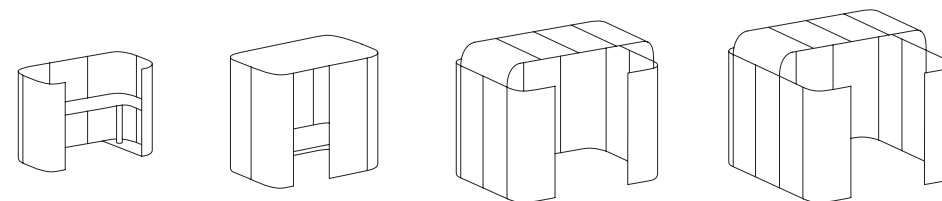

The system incorporates five basic panels, uniform with respect to dimensions and design, for easy configuration of various seating arrangements. The systemic design allows for unlimited possibilities of spatial and acoustic arrangement of the office area for individual and team work, comfortable meetings and concentration zones. The high acoustic quality of the SoundRoom system has been confirmed in tests conducted at the AGH University of Science and Technology (Faculty of Mechanical Engineering and Robotics, Department of Mechanics and Vibroacoustics) in Cracow, Poland.

Plywood, polyurethane foam

Construction

Polyester fibre embedded on the honeycombed base structure, metal elements, plywood

Finish

Fabric, leather

SOUNDRoom

WIDTH x DEPTH x HEIGHT x SEAT HEIGHT
CM

SR/SLS 67 x 78 x 136 x 46
 SR/SHS 67 x 78 x 191 x 46
 SR/SHSR 67 x 78 x 191 x 46
 SR/DLS 134 x 78 x 136 x 46
 SR/DHS 134 x 78 x 191 x 46

SR/DHSR 134 x 78 x 191 x 46
 SR/TLS 201 x 78 x 136 x 46
 SR/THS 201 x 78 x 191 x 46
 SR/THSR 201 x 78 x 191 x 46
 SR/WR/DLS 268 x 134 x 136 x 46

SR/WR/DHS 268 x 134 x 191 x 46
 SR/WR/DHSR 268 x 134 x 191 x 46
 SR/WR/TLS 268 x 201 x 136 x 46

SR/WR/THS 268 x 201 x 191 x 46
 SR/WR/THSR 268 x 201 x 191 x 46
 SR/SDR 134 x 101 x 136
 SR/LDR 201 x 101 x 136

SR/DRHAdjust 201 x 101 x 136
 SR/SR 201 x 134 x 191
 SR/SMR 268 x 201 x 230
 SR/LMR 268 x 268 x 230