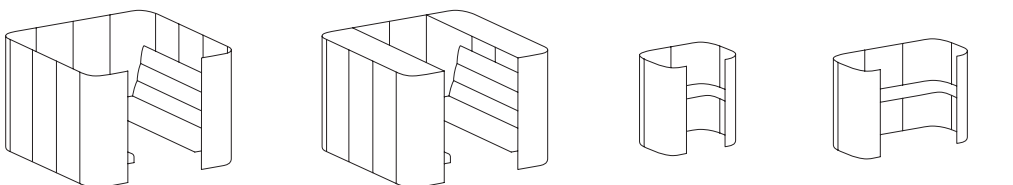

The system incorporates five basic panels, uniform with respect to dimensions and design, for easy configuration of various seating arrangements. The systemic design allows for unlimited possibilities of spatial and acoustic arrangement of the office area for individual and team work, comfortable meetings and concentration zones. The high acoustic quality of the SoundRoom system has been confirmed in tests conducted at the AGH University of Science and Technology (Faculty of Mechanical Engineering and Robotics, Department of Mechanics and Vibroacoustics) in Cracow, Poland.

Plywood, polyurethane foam

Construction

Polyester fibre embedded on the honeycombed base structure, metal elements, plywood

Finish

Fabric, leather

SOUNDRoom

WIDTH x DEPTH x HEIGHT x SEAT HEIGHT
CM

SR/SLS 67 x 78 x 136 x 46
 SR/SHS 67 x 78 x 191 x 46
 SR/SHSR 67 x 78 x 191 x 46
 SR/DLS 134 x 78 x 136 x 46
 SR/DHS 134 x 78 x 191 x 46

SR/DHSR 134 x 78 x 191 x 46
 SR/TLS 201 x 78 x 136 x 46
 SR/THS 201 x 78 x 191 x 46
 SR/THSR 201 x 78 x 191 x 46
 SR/WR/DLS 268 x 134 x 136 x 46

SR/WR/DHS 268 x 134 x 191 x 46
 SR/WR/DHSR 268 x 134 x 191 x 46
 SR/WR/TLS 268 x 201 x 136 x 46

SR/WR/THS 268 x 201 x 191 x 46
 SR/WR/THSR 268 x 201 x 191 x 46
 SR/SDR 134 x 101 x 136
 SR/LDR 201 x 101 x 136

SR/DRHAdjust 201 x 101 x 136
 SR/SR 201 x 134 x 191
 SR/SMR 268 x 201 x 230
 SR/LMR 268 x 268 x 230