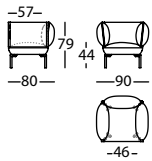

CLICK by Estudio Sancal, 2020

345.11.K.4

CLICK SILLON 90
CLICK ARMCHAIR 90
CLICK FAUTEUIL 90

0,34 m³ / 1 Pack. / 29,8 kg