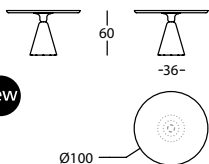

0,15 m³ / 2 Pack. / 34,0 kg

new

363.74.KG.FR

PION FRESNO MESA D90X60
PION ASH TABLE D90X60
PION FRÈNE TABLE D90X60

0,18 m³ / 2 Pack. / 39,0 kg

new

363.74.LG.FR

PION FRESNO MESA D100X60
PION ASH TABLE D100X60
PION FRÈNE TABLE D100X60