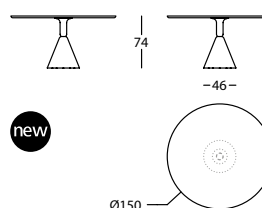

0,24 m³ / 2 Pack. / 43,5 kg

new

363.74.KH.FR

PION FRESNO MESA D90X74
PION ASH TABLE D90X74
PION FRÈNE TABLE D90X74

0,24 m³ / 2 Pack. / 40,5 kg

new

363.74.LH.FR

PION FRESNO MESA D100X74
PION ASH TABLE D100X74
PION FRÈNE TABLE D100X74

0,27 m³ / 2 Pack. / 43,5 kg

new

363.74.NH.FR

PION FRESNO MESA D120X74
PION ASH TABLE D120X74
PION FRÈNE TABLE D120X74

0,32 m³ / 2 Pack. / 53,5 kg

new

363.74.RH.FR

PION FRESNO MESA D150X74
PION ASH TABLE D150X74
PION FRÈNE TABLE D150X74

0,40 m³ / 2 Pack. / 67,0 kg

PION by Ionna Vautrin, 2013

363.74.WLH.FR

PION FRESNO MESA 200X100X74
 PION ASH TABLE 200X100X74
 PION FRÈNE TABLE 200X100X74

0,51 m³ / 3 Pack. / 91,0 kg

363.74.Z1LH.FR

PION FRESNO MESA 240X100X74
 PION ASH TABLE 240X100X74
 PION FRÈNE TABLE 240X100X74