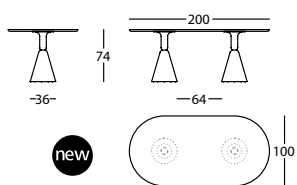

0,24 m³ / 2 Pack. / 43,5 kg

new

363.74.KH.FR

PION FRESNO MESA D90X74
PION ASH TABLE D90X74
PION FRÈNE TABLE D90X74

0,24 m³ / 2 Pack. / 40,5 kg

new

363.74.LH.FR

PION FRESNO MESA D100X74
PION ASH TABLE D100X74
PION FRÈNE TABLE D100X74

0,27 m³ / 2 Pack. / 43,5 kg

new

363.74.NH.FR

PION FRESNO MESA D120X74
PION ASH TABLE D120X74
PION FRÈNE TABLE D120X74

0,32 m³ / 2 Pack. / 53,5 kg

new

363.74.RH.FR

PION FRESNO MESA D150X74
PION ASH TABLE D150X74
PION FRÈNE TABLE D150X74

0,40 m³ / 2 Pack. / 67,0 kg

PION by Ionna Vautrin, 2013

363.74.WLH.FR

PION FRESNO MESA 200X100X74
 PION ASH TABLE 200X100X74
 PION FRÈNE TABLE 200X100X74

0,51 m³ / 3 Pack. / 91,0 kg

363.74.Z1LH.FR

PION FRESNO MESA 240X100X74
 PION ASH TABLE 240X100X74
 PION FRÈNE TABLE 240X100X74