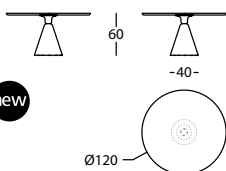

363.74.LG.FR

PION FRESNO MESA D100X60
PION ASH TABLE D100X60
PION FRÈNE TABLE D100X60

0,21 m³ / 2 Pack. / 42,0 kg

new