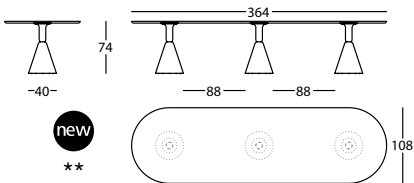

363.74.Z94LH.FR

PION FRESNO MESA CONFERENCIA 364X108X74
PION ASH CONFERENCE TABLE 364X108X74
PION FRÈNE TABLE DE CONFÉRENCE 364X108X74

0,97 m³ / 4 Pack. / 203,0 kg

363.3P.A

PION PASACABLE REDONDO D9
PION ROUND GROMMET
PION PASSE-CABLE ROND

- m³ / - Pack. / - kg

Ejemplo de colocación de pasacables. / Example placement of grommets. / Exemple de placement de passe-cable.

PASA-CABLES CIRCULAR: POR FAVOR, INDIQUE CON UN DIBUJO LA CANTIDAD Y UBICACIÓN DESEADA.
ROUND GROMMET FITTED DURING THE MANUFACTURING PROCESS. PLEASE INDICATE THE POSITION AND QUANTITY REQUIRED IN A PLAN WHEN ORDERING.
PASSE-CABLE CIRCULAIRE: MERCI D' INDIQUER AVEC UN SCHÉMA LA QUANTITÉ ET LA PLACEMENT EXACT DÉSIRÉ.