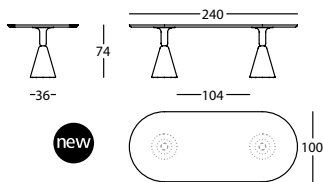

0,27 m³ / 2 Pack. / 43,5 kg

new

363.74.NH.FR

PION FRESNO MESA D120X74
PION ASH TABLE D120X74
PION FRÈNE TABLE D120X74

0,32 m³ / 2 Pack. / 53,5 kg

new

363.74.RH.FR

PION FRESNO MESA D150X74
PION ASH TABLE D150X74
PION FRÈNE TABLE D150X74

0,40 m³ / 2 Pack. / 67,0 kg

PION by Ionna Vautrin, 2013

363.74.WLH.FR

PION FRESNO MESA 200X100X74
 PION ASH TABLE 200X100X74
 PION FRÈNE TABLE 200X100X74

0,51 m³ / 3 Pack. / 91,0 kg

363.74.Z1LH.FR

PION FRESNO MESA 240X100X74
 PION ASH TABLE 240X100X74
 PION FRÈNE TABLE 240X100X74