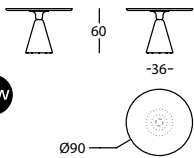

363.74.GG.FR

PION FRESNO MESA D68X60
PION ASH TABLE D68X60
PION FRÈNE TABLE D68X60

0,15 m³ / 2 Pack. / 34,0 kg

new