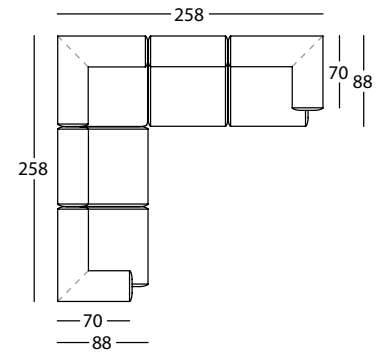

Ref: 365.122.K.I 365.151.H 365.122.K.I

365.161.J 365.121.H 365.122.K.D

365.161.J 365.121.H 365.122.K.D

365.122.K.I

365.121.H

365.122.K.I