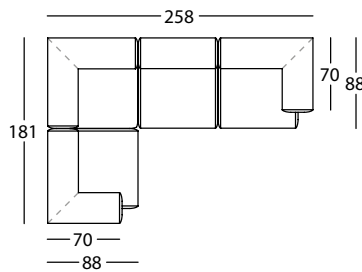

Ref: 365.122.K.I 365.151.H 365.122.K.I

365.161.J 365.121.H 365.122.K.D

365.161.J 365.121.H 365.122.K.D

365.122.K.I

365.121.H

365.122.K.I