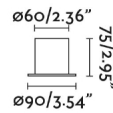

Black design table lamp created by Faro Team. Its minimalistic and versatile style fits perfectly in Nordic and modern ambience. The focus is on bulb.

General characteristics

Fixation	Table
Type	II
IP	20
voltage	100V-240V
Hertz	50/60Hz
Cable meters	1500mm
Switch type	On/Off
Power	15W