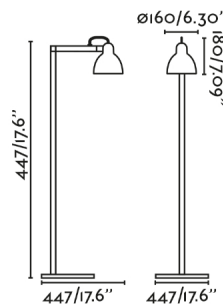

this is handmade

VENICE is a floor lamp designed by Adolfo Abejón, versatile and timeless. This luminaire is perfect to accompany a sofa or armchair. Also ideal for creating a cosy atmosphere in any space, VENICE is a great solution for indoor lighting. It features a rotating arm that allows you to move the light closer or further away, depending on the need at any given moment. The white lampshade is made of ceramic and is handmade in a workshop in Barcelona, and installation is quick and easy. You can also find it in black, pink, cobalt blue and striped finishes.

General characteristics

Fixation	Floor
Type	II
IP	20
voltage	100V-240V
Hertz	50/60Hz
Cable meters	2000mm
Switch type	On/Off
Horizontal orientation	↻ 150
Power	15W

Material

Body/Structure	Steel
Screen	Ceramic